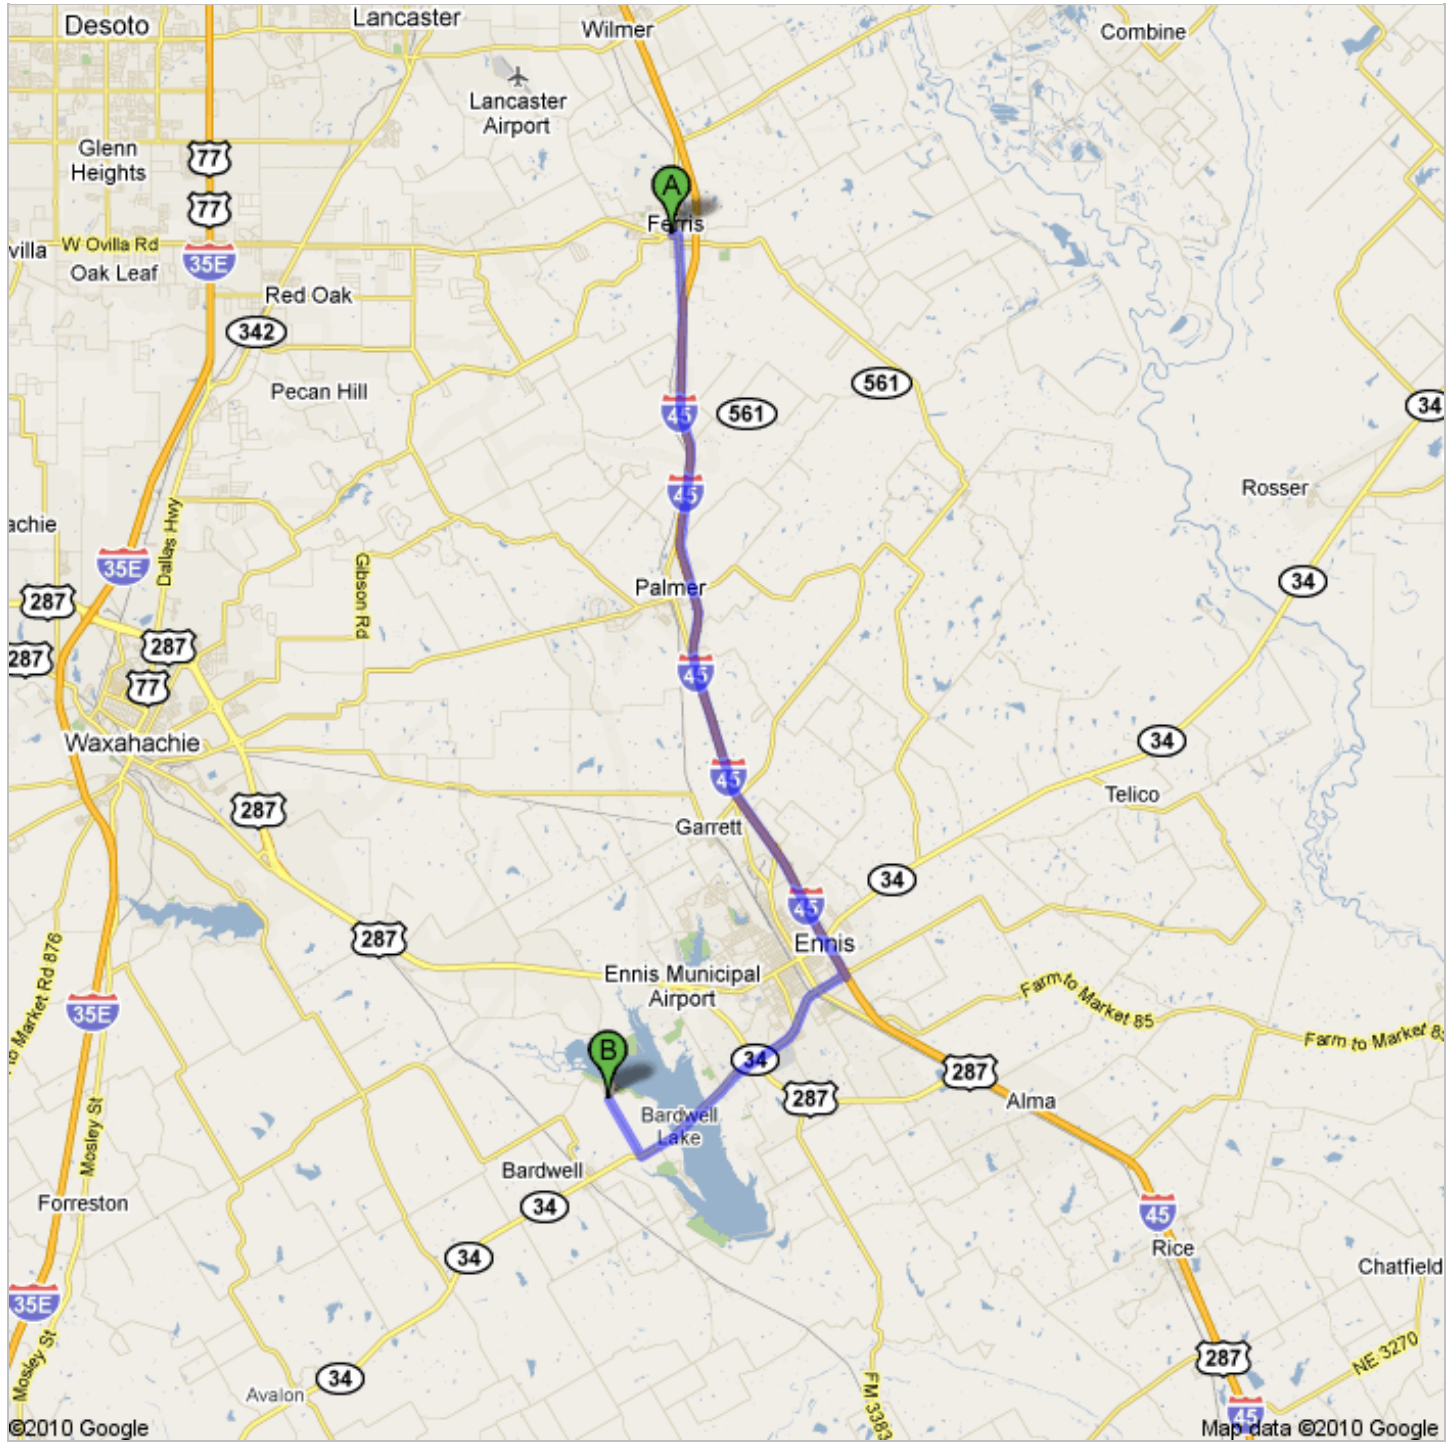

Directions to Waxahachie Creek Park on Lake Bardwell

770 Bozek Ln, Ennis, Texas 75119

22.3 mi – about 31 mins

Save trees. Go green!
Download Google Maps on your phone at google.com/gmm

 first baptist church
304 W 5th St, Ferris, TX 75125

1. Head **east** on **W 5th St** toward **N Church St** go 0.1 mi
total 0.1 mi
-  2. Take the 3rd **right** onto **I-45 BUS S/S Central St** go 1.6 mi
total 1.7 mi
Continue to follow I-45 BUS S
About 4 mins
-  3. Take the ramp on the **left** onto **I-45 S** go 13.6 mi
total 15.3 mi
About 14 mins
-  4. Take exit **251A** toward **Farm to Market Rd 1181/Creechville Rd** go 0.1 mi
total 15.4 mi
5. Merge onto **I-45 Frontage Rd** go 0.1 mi
total 15.6 mi
-  6. Turn **right** onto the **Farm to Market Rd 1181** ramp go 423 ft
total 15.6 mi
-  7. Turn **left** at **Creechville Rd** go 0.7 mi
total 16.3 mi
About 2 mins
-  8. Continue onto **TX-34 S/Lake Bardwell Dr** go 4.7 mi
total 21.0 mi
Continue to follow TX-34 S
About 7 mins
-  9. Turn **right** at **Bozek Ln** go 1.3 mi
total 22.3 mi
Destination will be on the left
About 3 mins

 Waxahachie Creek Park on Lake Bardwell
770 Bozek Ln, Ennis, Texas 75119

These directions are for planning purposes only. You may find that construction projects, traffic, weather, or other events may cause conditions to differ from the map results, and you should plan your route accordingly. You must obey all signs or notices regarding your route.

Map data ©2010 Google

Directions weren't right? Please find your route on maps.google.com and click "Report a problem" at the bottom left.